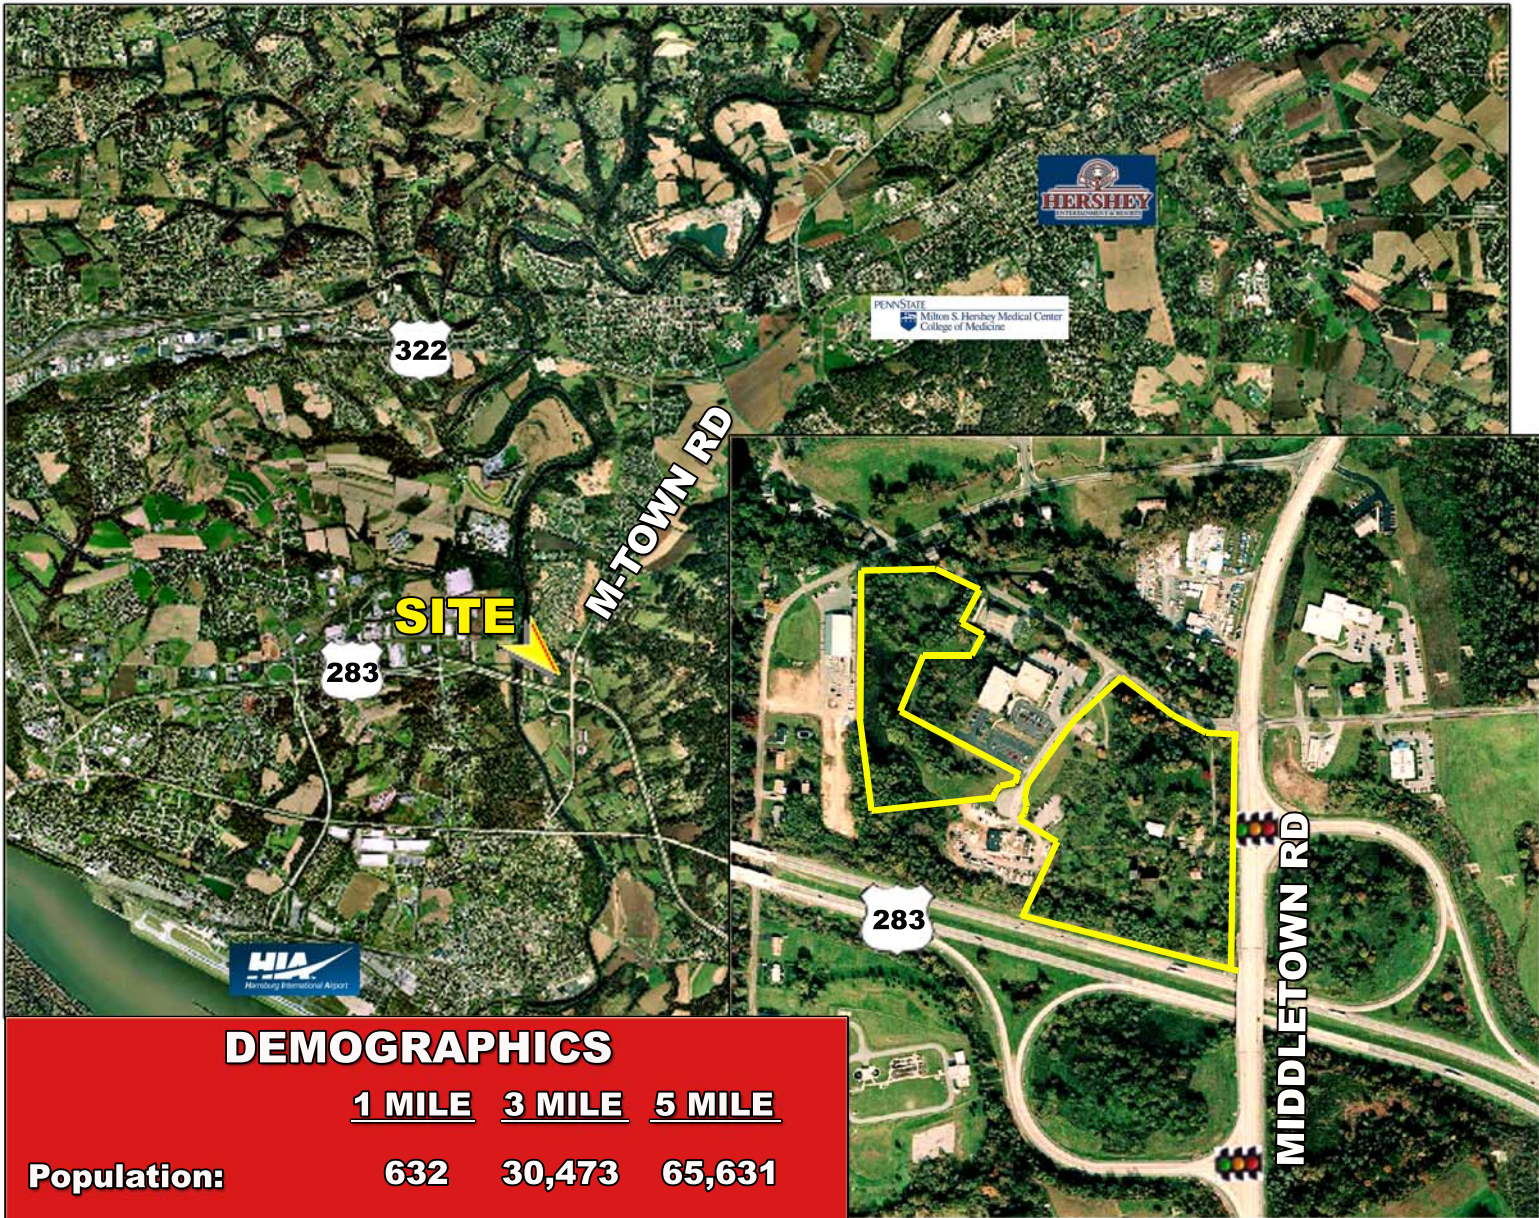

FOR SALE

RT. 283 & MIDDLETOWN RD., MIDDLETOWN, PA

DEMOGRAPHICS

1 MILE 3 MILE 5 MILE

Population: 632 30,473 65,631

Med HH Income: \$78,096 \$59,593. \$59,912

Property Details

- Zoned: Commercial (C-2)
- 20 acres +/-
- 13,057 VPD (Middletown Rd)
44,389 VPD (RT 283)